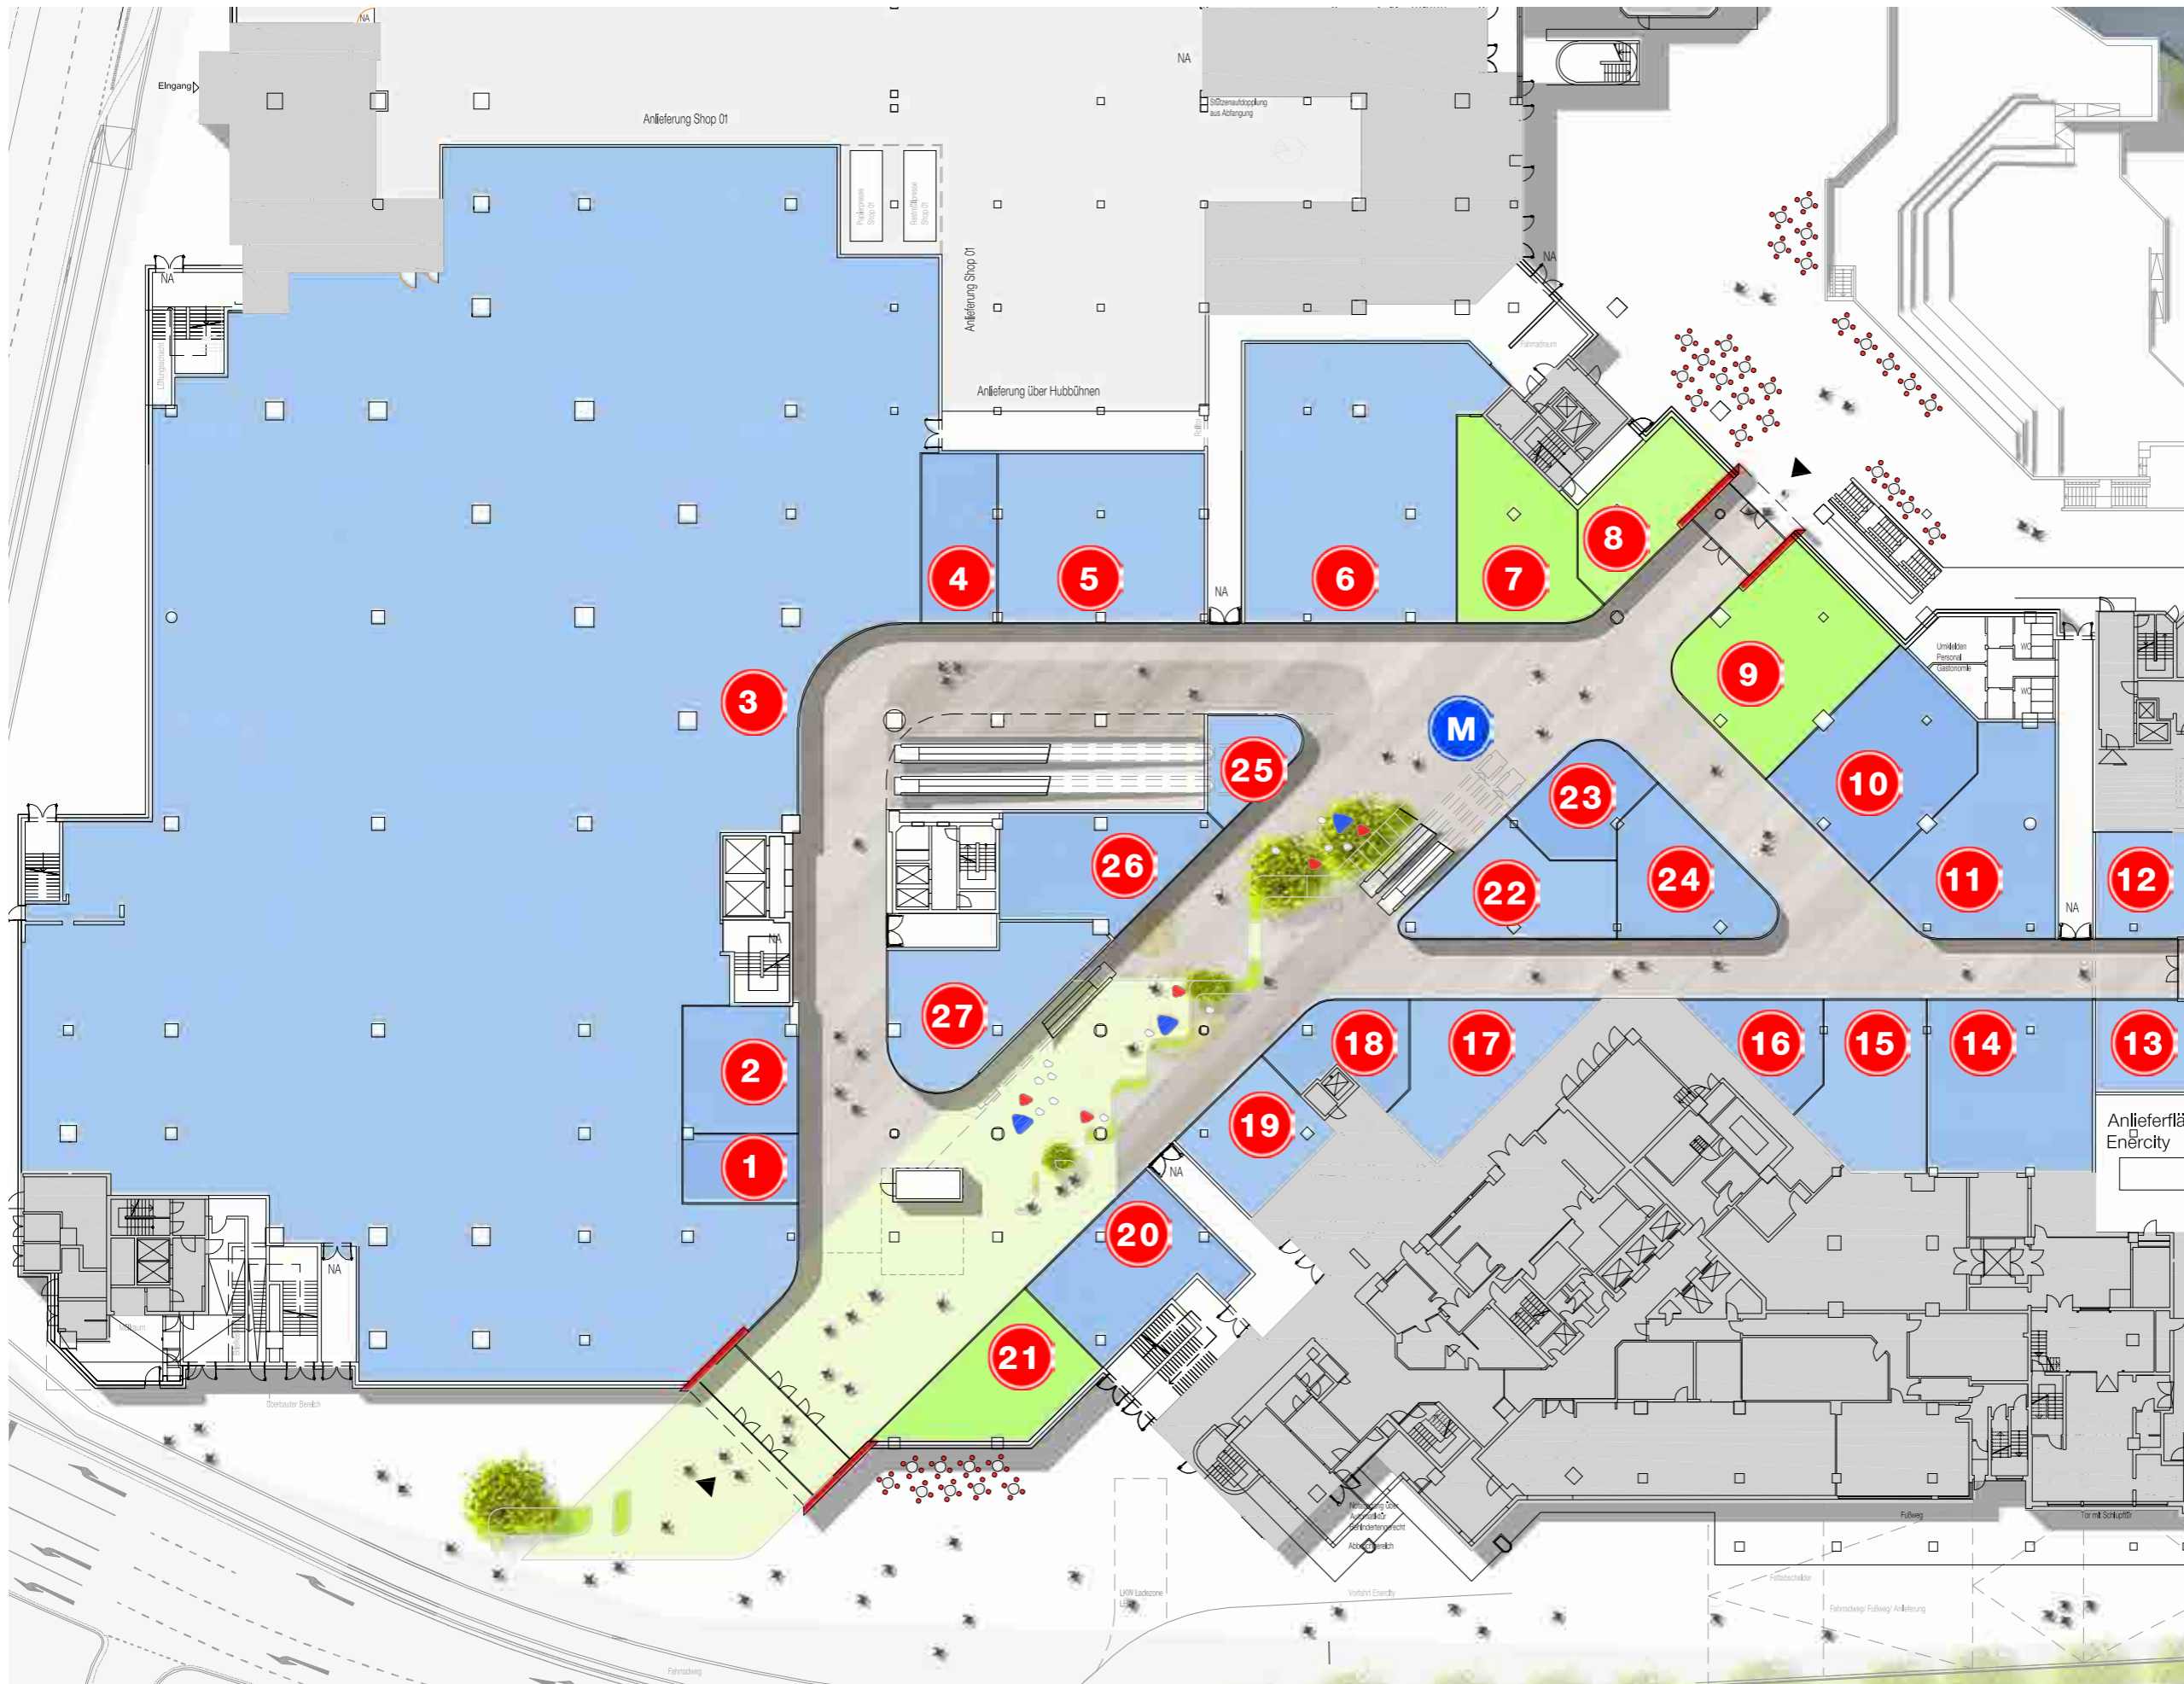

Konzept Grünanlagen

Konzept

Erdgeschoss

Übersicht

1

2

IHME ZENTRUM
Shopping in Hannover

sohnspordale
newstyle
ZENTRUM
Hannover

STADTWERKE

IHME ZENTRUM

Erdgeschoss

- M Mall
- 1 Shop
- 2 Shop
- 3 Shop
- 4 Shop
- 5 Shop
- 6 Shop
- 7 Restaurant
- 8 Cafe
- 9 Restaurant
- 10 Shop
- 11 Shop
- 12 Shop
- 13 Shop
- 14 Shop
- 15 Shop
- 16 Shop
- 17 Shop
- 18 Shop
- 19 Shop
- 20 Shop
- 21 Cafe
- 22 Shop
- 23 Shop
- 24 Shop
- 25 Shop
- 26 Shop
- 27 Shop

THINGS
ABOUT
THINK

IHME ZENTRUM
Shopping in Hannover

Erdgeschoss

- P Parken
- 28 Shop
- 29 Shop
- 30 Shop
- 31 Shop
- 32 Shop
- 33 Shop
- 34 Shop

FASHION

trend & style

VOGUE

VOGUE SUIT

Erdgeschoss

- R betr. Wohnen / Hotel
- 35 Shop
- 36 Shop
- 37 Cafe
- 38 Praxis
- 40 Shop

1. Obergeschoss

Übersicht

1

2

1.Obergeschoss

- M_o Mall
- 1_o Cafe
- 2_o Shop
- 3_o Shop
- 4_o Shop
- 5_o Shop
- 6_o Restaurant
- 7_o Restaurant
- 8_o Shop
- 9_o Fitness